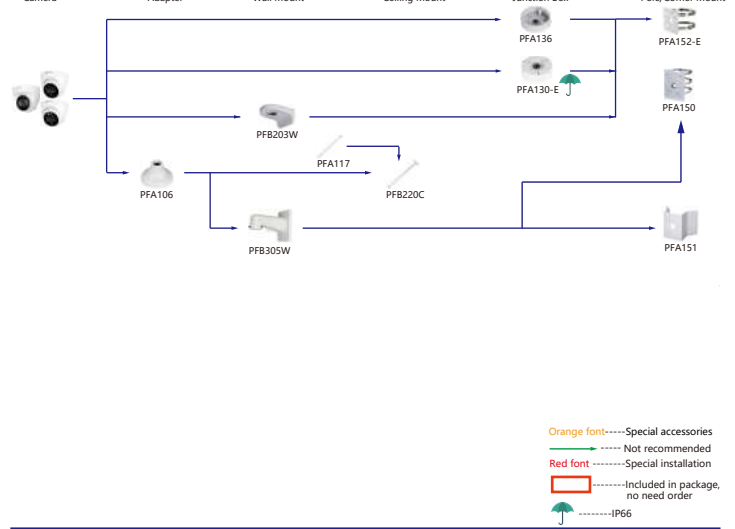

Selection of IP&CVI Eyeball Camera