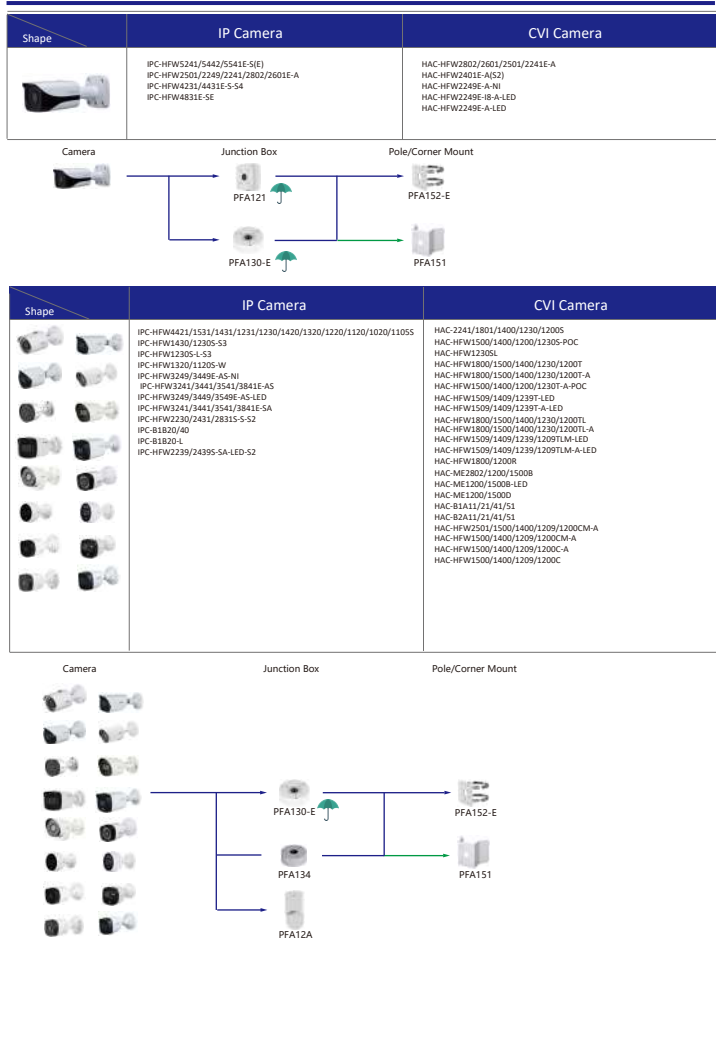

Camera Accessories Selection

Guide you how to install all the cameras

- Orange font ---- Special accessories
- Green font ---- Not recommended
- Red font ---- Special installation
- Red box ---- Included in package, no need order
- Umbrella icon ---- IP66

Selection of IP&CVI Box Camera

Selection of IP&CVI Bullet Camera

Selection of IP&CVI Bullet Camera

Selection of IP&CVI Bullet Camera

Selection of IP&CVI Dome Camera

Shape	IP Camera	CVI Camera
	IPC-HDBW3241E-Z IPC-HDBW5541/5241/5831E-ZSE IPC-HDBW5541/5442/5241/5831E-ZE IPC-HDBW5442/5241/5831E-ZHE IPC-HDBW4231/4431E-Z-5A IPC-HDBW5242E-ZE-MF IPC-HDBW7442/7842/71242H-Z IPC-HDBW7442/7842H-Z4 IPC-HDBW7442H-Z5FR IPC-HDBW7442H-Z4FR IPC-HDBW5842H-Z4HE	HAC-HDBW3802/3231E-Z HAC-HDBW3802/3231E-ZH HAC-HDBW3231Z-ZT

Shape	IP Camera	CVI Camera
	IPC-PDBW5831-8360-E4 IPC-PDBW82041-8360	

Selection of IP&CVI Dome Camera

Shape	IP Camera	CVI Camera
	IPC-PDBW840-A180	

Shape	IP Camera	CVI Camera
	IPC-HDBW4231/4431E-S-5A IPC-HDBW4231/4431E-AS-5A IPC-HDBW3241/3441/3541/3841E-AS IPC-HDBW2230/2431/2831E-S-5S IPC-HDBW1531/1431/1231/1230/1420/1320/1220/1120E IPC-HDBW3241/3441/3541/3841/1531/1431/1231/1230/1220/1120E-S IPC-HDBW1230E-L-S3	HAC-HDBW2501/2241/1801/1500/1400/1230/1200E