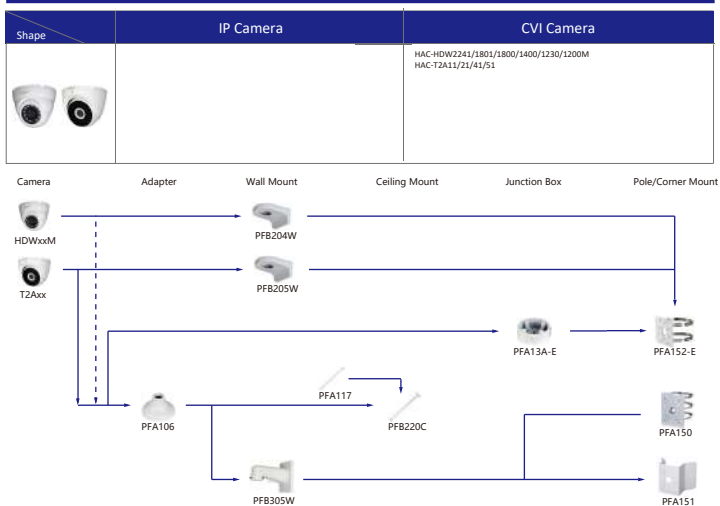

Selection of IP&CVI Eyeball Camera