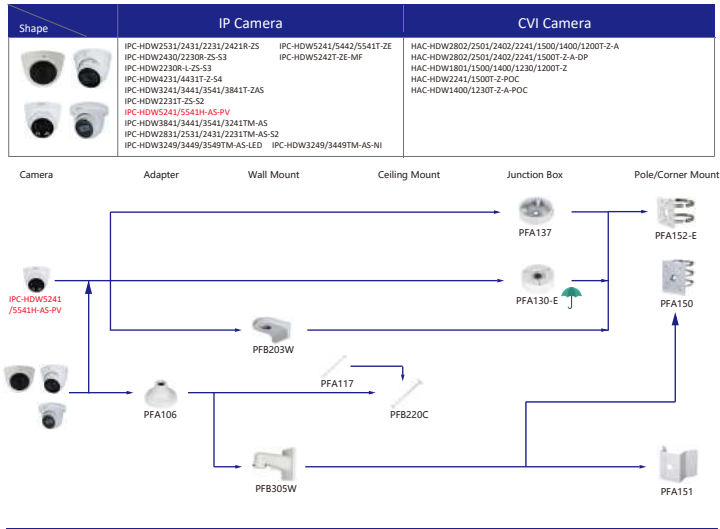

Selection of IP&CVI Eyeball Camera