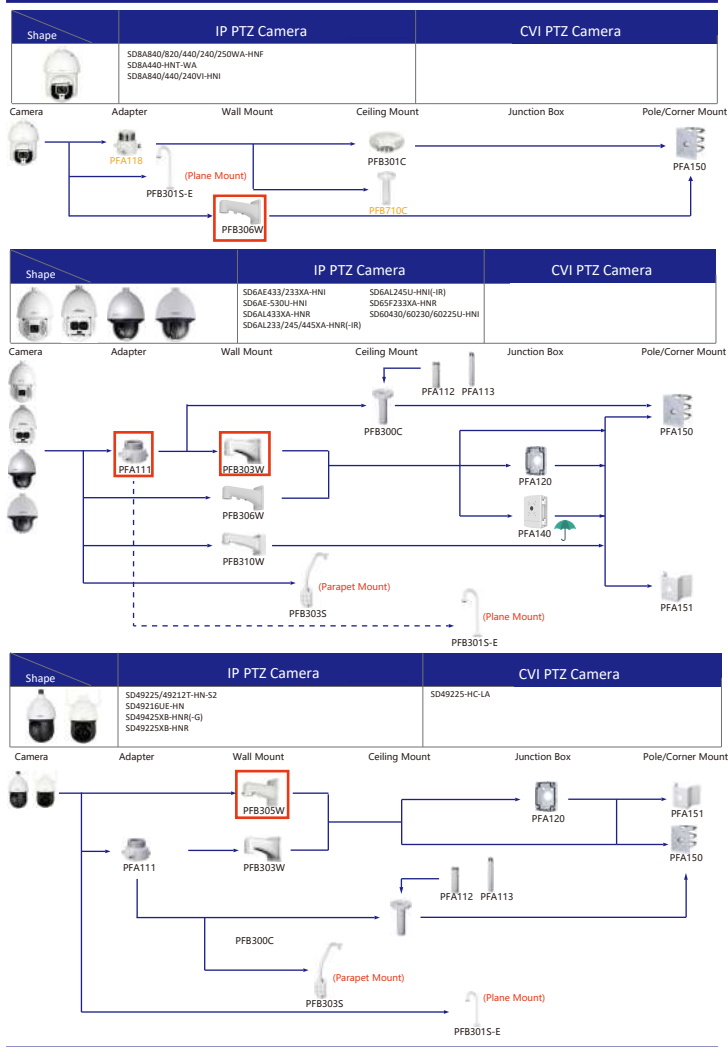

Shape	IP Camera	CVI Camera
	IPC-D2840/20-ZS IPC-D2820-L-ZS IPC-D2840/20 IPC-D2820-L	HAC-D1A21/A1-VF HAC-D3A51/A21-Z

Shape	IP Camera	CVI Camera
	IPC-D1840/20 IPC-D1820-L	HAC-D1A21/A1/51

Selection of IP&CVI Eyeball Camera

Selection of IP&CVI Eyeball Camera

Orange font-----Special accessories
 Green font-----Not recommended
 Red font-----Special installation
 Red box-----Included in package, no need order
 Umbrella icon-----IP66

Selection of IP&CVI Eyeball Camera

Selection of IP&CVI Eyeball Camera

Selection of PTZ Camera

Selection of PTZ Camera

Selection of PTZ Camera

Selection of PTZ Camera

Selection of Thermal Camera

Selection of Thermal Camera

Selection of Special Camera

Shape	Special Camera		Shape	Special Camera	
	IPC-HDBW8232E-Z-SL			SD60230U-HM-SL	
	IPC-HFW5221E-Z-IRA/IRA			IPC-HDPW5241/5442/5541G-Z IPC-HDPW5242G-Z-MF	
	PSDW82442M-A370-D440 PSDW81642M-A180-D440 PSDW81642M-A390 PSDW8842M-A180	PSDW81642M-A360 PSDW8842M-A180		PSDW56315-8360 PSDW52315-8120	
	IPC-HFW5100-IRA IPC-HFW5200-IRA			Parking Space Detector	
	SDTS4005-4F-WA SDTSX225-2F-WA-0600				