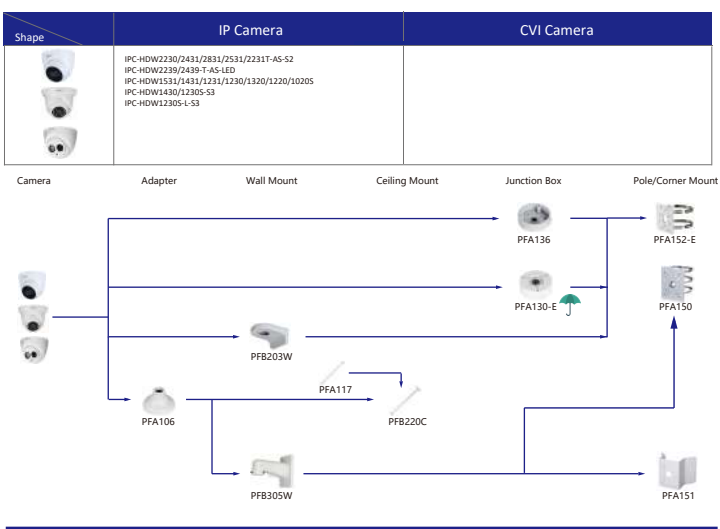

Selection of IP&CVI Eyeball Camera