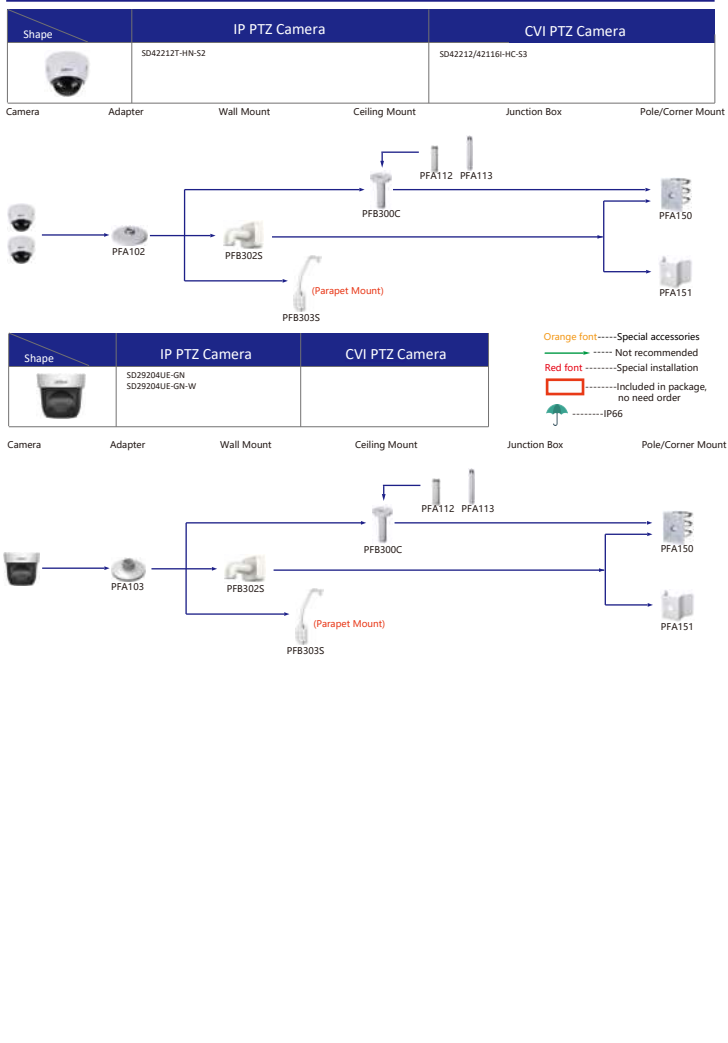

Shape	IP Camera	CVI Camera
	IPC-D2840/20-ZS IPC-D2820-L-ZS IPC-D2840/20 IPC-D2820-L	HAC-D1A21/A1-VF HAC-D3A51/A21-Z

Shape	IP Camera	CVI Camera
	IPC-D1840/20 IPC-D1820-L	HAC-D1A21/A1/51

Selection of IP&CVI Eyeball Camera

Selection of IP&CVI Eyeball Camera

Orange font-----Special accessories
 Green font-----Not recommended
 Red font-----Special installation
 Red box-----Included in package, no need order
 Umbrella icon-----IP66

Selection of IP&CVI Eyeball Camera

Selection of IP&CVI Eyeball Camera

Selection of PTZ Camera

Selection of PTZ Camera

Selection of PTZ Camera

Selection of PTZ Camera

Selection of Thermal Camera

Selection of Thermal Camera

Selection of Special Camera

Shape	Special Camera		Shape	Special Camera	
	IPC-HDBW8232E-Z-SL			SD60230U-HM-SL	
	IPC-HFW5221E-Z-IRA/IRA			IPC-HDPW5241/5442/5541G-Z IPC-HDPW5242G-Z-MF	
	PSDW82442M-A370-D440 PSDW81642M-A180-D440 PSDW81642M-A390 PSDW8842M-A180	PSDW81642M-A360 PSDW8842M-A180		PSDW56315-8360 PSDW52315-8120	
	IPC-HFW5100-IRA IPC-HFW5200-IRA			Parking Space Detector	
	SDTS4005-4F-WA SDTSX225-2F-WA-0600				