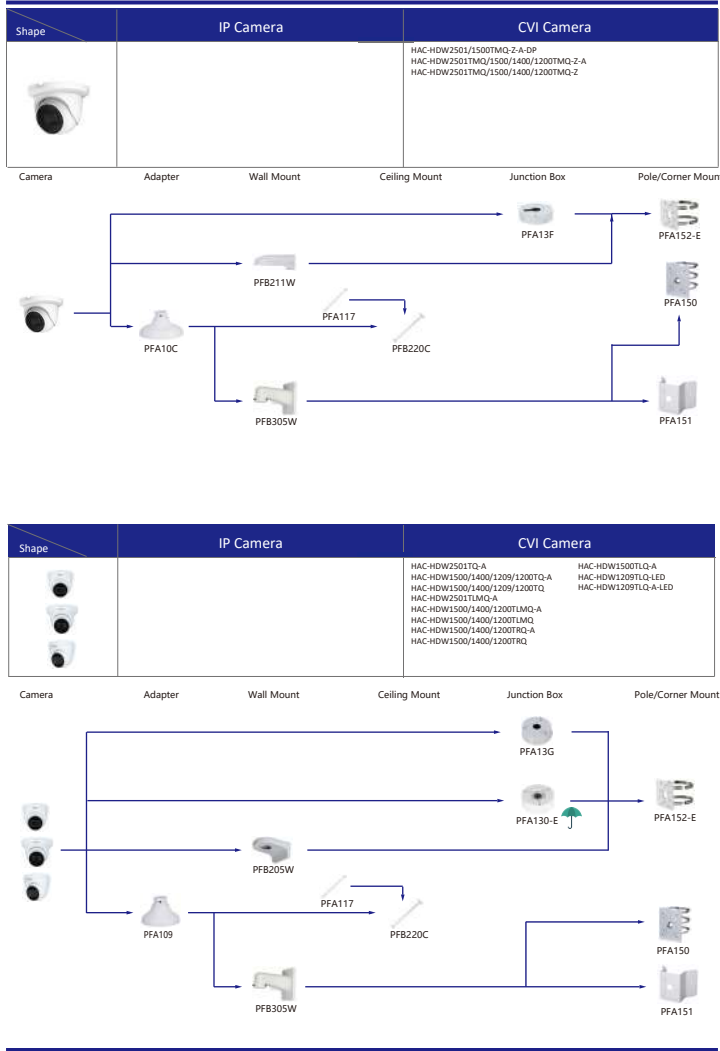

Shape	IP Camera	CVI Camera
	IPC-HDBW5241/5541/5442/1831R-S IPC-HDBW5241/5541/5442R-ASE IPC-HDBW2231/2431/2831R-ZS-S2 IPC-HDBW2531/2431/2831R-ZAS-S2 IPC-HDBW3841/3441/3541/3241/2431/2231/2220/2320R-ZS IPC-HDBW2531R-VAFS IPC-HDBW3841/3441/3541/3241/2431/2231/2320R-ZAS IPC-HDBW2531/2431/2231/2220/2320R-VFS IPC-HDBW2430/2320R-ZS-S3 IPC-HDBW2230R-L-ZS-S3 IPC-HDBW1831R IPC-HDBW2428R-ASE-MF IPC-HDBW5241/5442R-ASE-NI	HAC-HDBW2802/8 HAC-HDBW2802/2501/2402/2241/1801/1500/1400/1230/1200R-Z HAC-HDBW2802/2501/2402/2241/1500R-Z-DF HAC-HDBW2241/1230R-Z-POC

Shape	IP Camera	CVI Camera
	IPC-D2840/20-ZS IPC-D2820-L-ZS IPC-D2840/20 IPC-D2820-L	HAC-D1A21/A1-VF HAC-D3A51/A21-Z

Shape	IP Camera	CVI Camera
	IPC-D1840/20 IPC-D1820-L	HAC-D1A21/A1/51

Selection of IP&CVI Eyeball Camera

Selection of IP&CVI Eyeball Camera

Orange font-----Special accessories
 Green font-----Not recommended
 Red font-----Special installation
 Red box-----Included in package, no need order
 Umbrella icon-----IP66

Selection of IP&CVI Eyeball Camera

Selection of IP&CVI Eyeball Camera

Selection of PTZ Camera

Selection of PTZ Camera

Selection of PTZ Camera

Selection of PTZ Camera

Selection of Thermal Camera

Selection of Thermal Camera