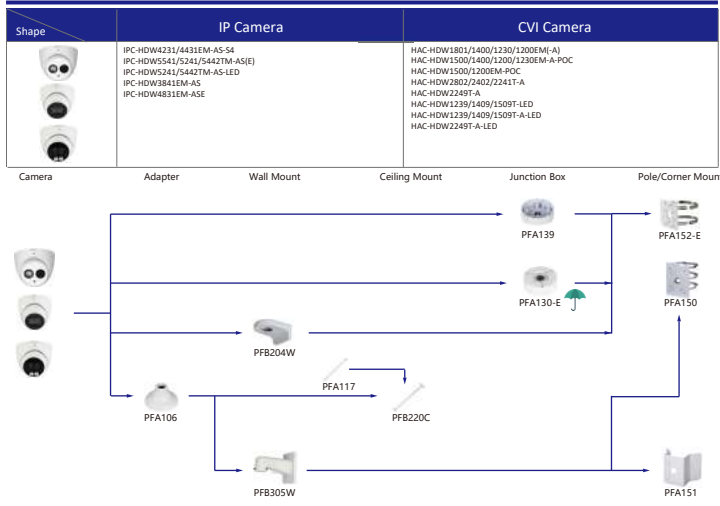

Selection of IP&CVI Eyeball Camera