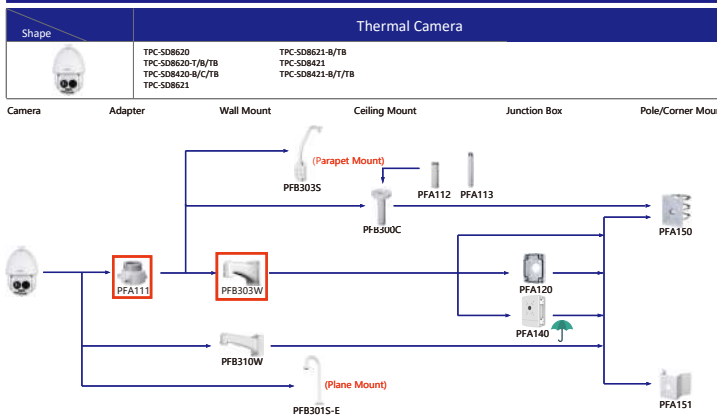

Shape	IP Camera	CVI Camera
	IPC-D2840/20-ZS IPC-D2820-L-ZS IPC-D2840/20 IPC-D2820-L	HAC-D1A21/A1-VF HAC-D3A51/A21-Z

Shape	IP Camera	CVI Camera
	IPC-D1840/20 IPC-D1820-L	HAC-D1A21/A1/51

Selection of IP&CVI Eyeball Camera

Selection of IP&CVI Eyeball Camera

Orange font-----Special accessories
 Green font-----Not recommended
 Red font-----Special installation
 Red box-----Included in package, no need order
 Umbrella icon-----IP66

Selection of IP&CVI Eyeball Camera

Selection of IP&CVI Eyeball Camera

Selection of PTZ Camera

Selection of PTZ Camera

Selection of PTZ Camera

Selection of PTZ Camera

Selection of Thermal Camera

Selection of Thermal Camera

Selection of Special Camera

Shape	Special Camera		Shape	Special Camera	
	IPC-HDBW8232E-Z-SL			SD60230U-HM-SL	
	IPC-HFW5221E-Z-IRA/IRA			IPC-HDPW5241/5442/5541G-Z IPC-HDPW5242G-Z-MF	
	PSDW82442M-A370-D440 PSDW81642M-A180-D440 PSDW81642M-A390 PSDW8842M-A180	PSDW81642M-A360 PSDW8842M-A180		PSDW56315-8360 PSDW52315-8120	
	IPC-HFW5100-IRA IPC-HFW5200-IRA			Parking Space Detector	
	SDTS4005-4F-WA SDTSX225-2F-WA-0600				