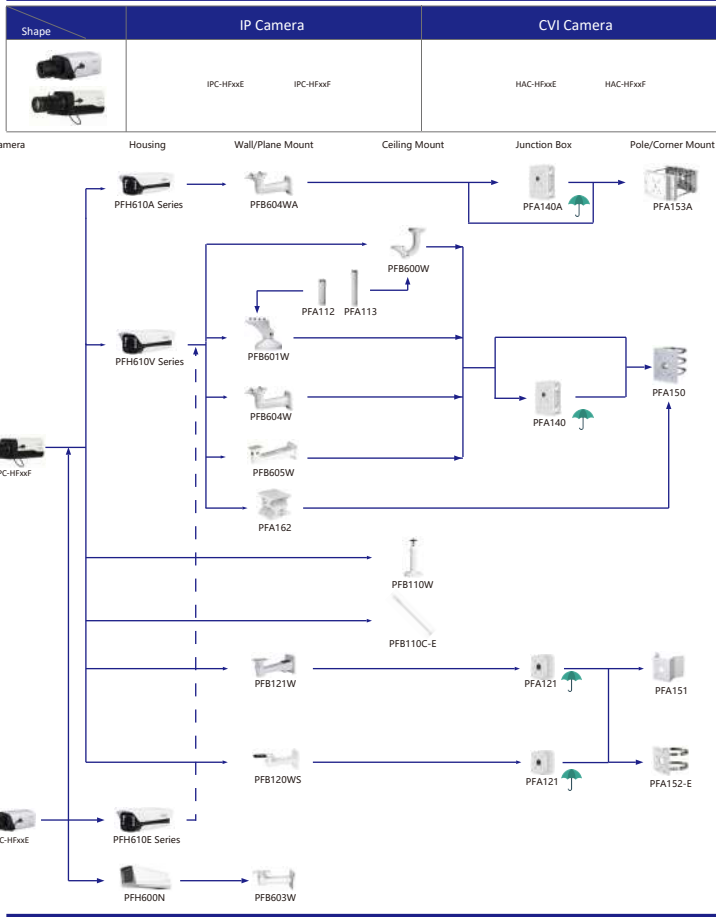

Camera Accessories Selection

Guide you how to install all the cameras

- Orange font ---- Special accessories
- Green font ---- Not recommended
- Red font ---- Special installation
- Red box ---- Included in package, no need order
- Umbrella icon ---- IP66

Selection of IP&CVI Box Camera

Selection of IP&CVI Bullet Camera

Selection of IP&CVI Bullet Camera

Selection of IP&CVI Bullet Camera

Selection of IP&CVI Dome Camera

Shape	IP Camera	CVI Camera
	IPC-HDBW3241E-Z IPC-HDBW5541/5241/5831E-ZSE IPC-HDBW5541/5442/5241/5831E-ZE IPC-HDBW5442/5241/5831E-ZHE IPC-HDBW4231/4431E-Z-5A IPC-HDBW5242E-ZE-MF IPC-HDBW7442/7842/71242H-Z IPC-HDBW7442/7842H-Z4 IPC-HDBW7442H-Z5FR IPC-HDBW7442H-Z4FR IPC-HDBW5842H-Z4HE	HAC-HDBW3802/3231E-Z HAC-HDBW3802/3231E-ZH HAC-HDBW3231Z-ZT

Shape	IP Camera	CVI Camera
	IPC-PDBW5831-8360-E4 IPC-PDBW82041-8360	

Selection of IP&CVI Dome Camera

Shape	IP Camera	CVI Camera
	IPC-PDBW840-A180	

Shape	IP Camera	CVI Camera
	IPC-HDBW4231/4431E-S-5A IPC-HDBW4231/4431E-AS-5A IPC-HDBW3241/3441/3541/3841E-AS IPC-HDBW2230/2431/2831E-S-5S IPC-HDBW1531/1431/1231/1230/1420/1320/1220/1120E IPC-HDBW3241/3441/3541/3841/1531/1431/1231/1230/1220/1120E-S IPC-HDBW1230E-L-S3	HAC-HDBW2501/2241/1801/1500/1400/1230/1200E