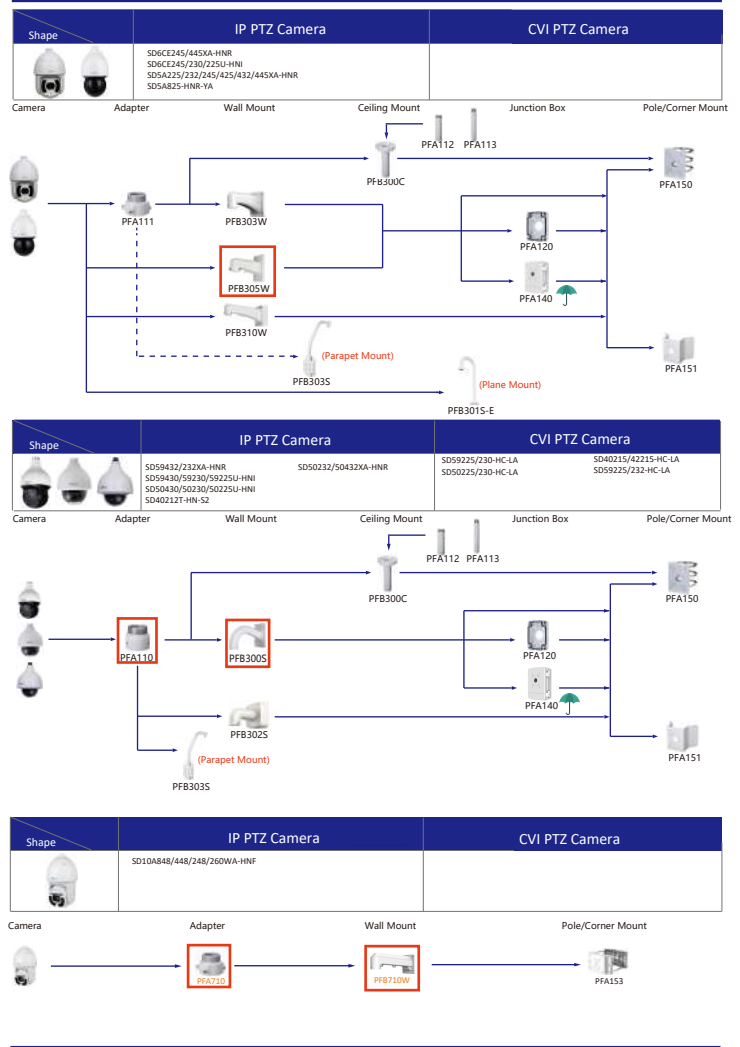

Shape	IP Camera	CVI Camera
	IPC-D2840/20-ZS IPC-D2820-L-ZS IPC-D2840/20 IPC-D2820-L	HAC-D1A21/A1-VF HAC-D3A51/A21-Z

Shape	IP Camera	CVI Camera
	IPC-D1840/20 IPC-D1820-L	HAC-D1A21/A1/51

Selection of IP&CVI Eyeball Camera

Selection of IP&CVI Eyeball Camera

Orange font-----Special accessories
 Green font-----Not recommended
 Red font-----Special installation
 Red box-----Included in package, no need order
 Umbrella icon-----IP66

Selection of IP&CVI Eyeball Camera

Selection of IP&CVI Eyeball Camera

Selection of PTZ Camera

Selection of PTZ Camera

Selection of PTZ Camera

Selection of PTZ Camera

Selection of Thermal Camera

Selection of Thermal Camera

Selection of Special Camera

Shape	Special Camera		Shape	Special Camera	
	IPC-HDBW8232E-Z-SL			SD60230U-HM-SL	
	IPC-HFW5221E-Z-IRA/IRA			IPC-HDPW5241/5442/5541G-Z IPC-HDPW5242G-Z-MF	
	PSDW82442M-A370-D440 PSDW81642M-A180-D440 PSDW81642M-A390 PSDW8842M-A180	PSDW81642M-A360 PSDW8842M-A180		PSDW56315-8360 PSDW52315-8120	
	IPC-HFW5100-IRA IPC-HFW5200-IRA			Parking Space Detector	
	SDTS4005-4F-WA SDTSX225-2F-WA-0600				