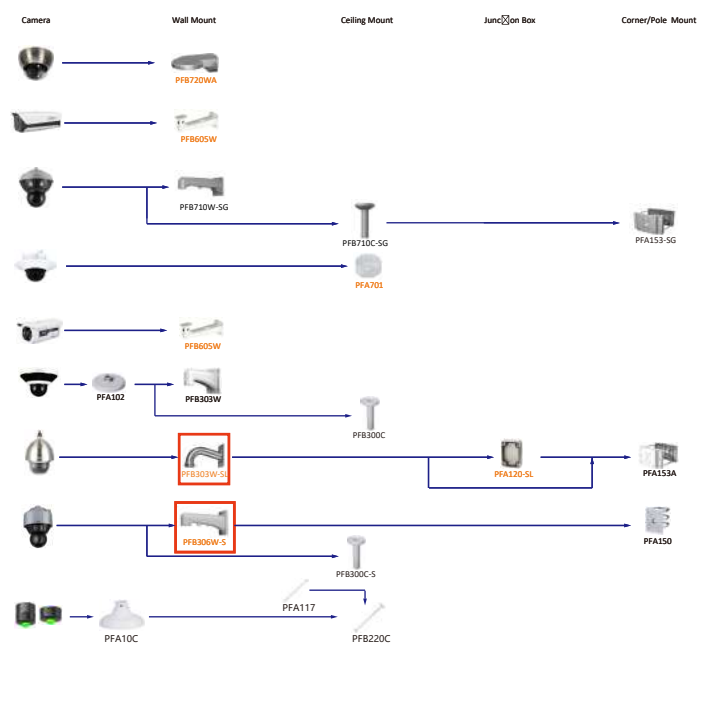

Shape	IP Camera	CVI Camera
	IPC-D2840/20-ZS IPC-D2820-L-ZS IPC-D2840/20 IPC-D2820-L	HAC-D1A21/A1-VF HAC-D3A51/A21-Z

Shape	IP Camera	CVI Camera
	IPC-D1840/20 IPC-D1820-L	HAC-D1A21/A1/51

Selection of IP&CVI Eyeball Camera

Selection of IP&CVI Eyeball Camera

Orange font-----Special accessories
 Green font-----Not recommended
 Red font-----Special installation
 Red box-----Included in package, no need order
 Umbrella icon-----IP66

Selection of IP&CVI Eyeball Camera

Selection of IP&CVI Eyeball Camera

Selection of PTZ Camera

Selection of PTZ Camera

Selection of PTZ Camera

Selection of PTZ Camera

Selection of Thermal Camera

Selection of Thermal Camera

Selection of Special Camera

Shape	Special Camera		Shape	Special Camera	
	IPC-HDBW8232E-Z-SL			SD60230U-HM-SL	
	IPC-HFW5221E-Z-IRA/IRA			IPC-HDPW5241/5442/5541G-Z IPC-HDPW5242G-Z-MF	
	PSDW82442M-A370-D440 PSDW81642M-A180-D440 PSDW81642M-A390 PSDW8842M-A180	PSDW81642M-A360 PSDW8842M-A180		PSDW56315-8360 PSDW52315-8120	
	IPC-HFW5100-IRA IPC-HFW5200-IRA			Parking Space Detector	
	SDTS4005-4F-WA SDTSX225-2F-WA-0600				