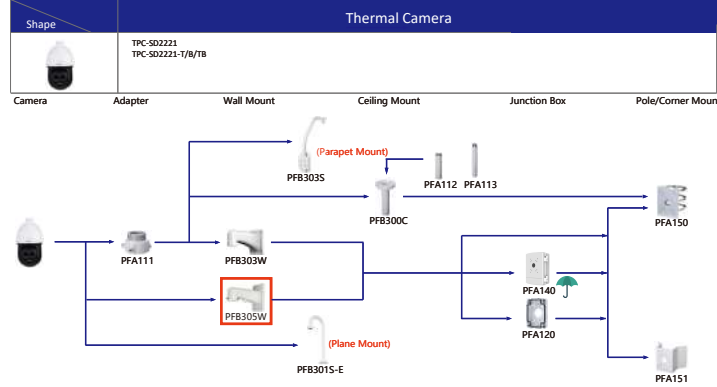

Selection of IP&CVI Eyeball Camera

Selection of IP&CVI Eyeball Camera

Selection of PTZ Camera

Selection of PTZ Camera

Selection of PTZ Camera

Selection of PTZ Camera

Selection of Thermal Camera

Selection of Thermal Camera

Selection of Special Camera

Shape	Special Camera		Shape	Special Camera	
	IPC-HDBW8232E-Z-SL			SD60230U-HM-SL	
	IPC-HFW5221E-Z-IRA/IRA			IPC-HDPW5241/5442/5541G-Z IPC-HDPW5242G-Z-MF	
	PSDW82442M-A370-D440 PSDW81642M-A180-D440 PSDW81642M-A390 PSDW8842M-A180	PSDW81642M-A360 PSDW8842M-A180		PSDW56315-8360 PSDW52315-8120	
	IPC-HFW5100-IRA IPC-HFW5200-IRA			Parking Space Detector	
	SDTS4005-4F-WA SDTSX225-2F-WA-0600				