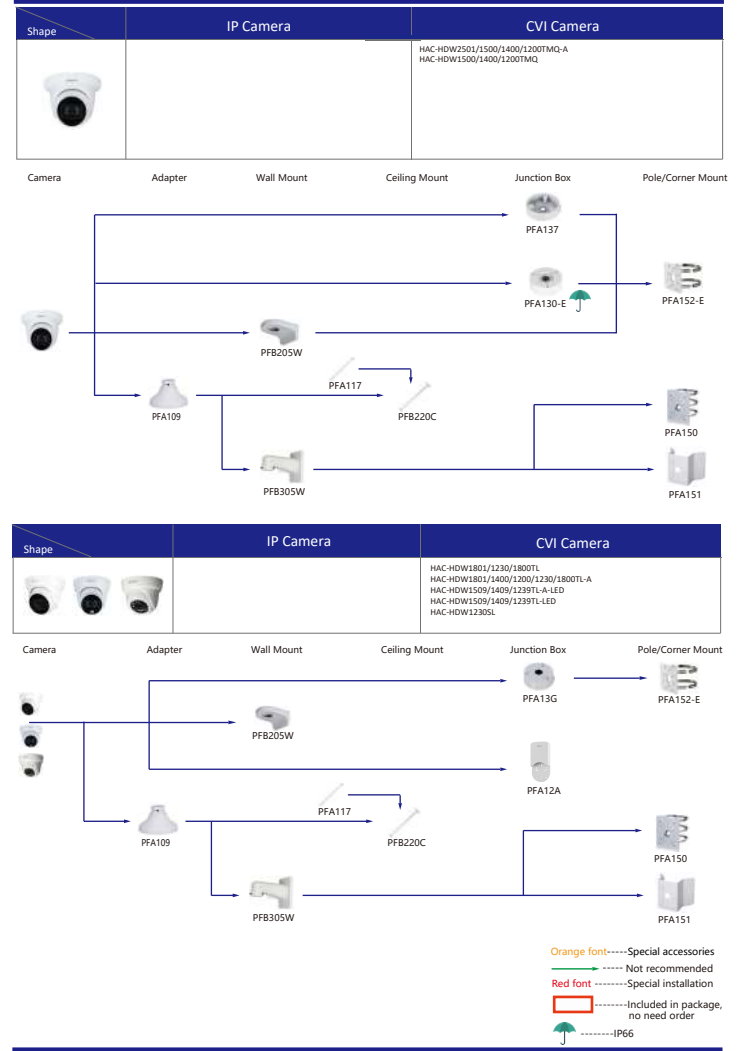

Shape	IP Camera	CVI Camera
	IPC-HDBW5241/5541/5442/1831R-S IPC-HDBW5241/5541/5442R-ASE IPC-HDBW2231/2431/2831R-ZS-S2 IPC-HDBW2531/2431/2831R-ZAS-S2 IPC-HDBW3841/3441/3541/3241/2431/2231/2220/2320R-ZS IPC-HDBW2531R-VAFS IPC-HDBW3841/3441/3541/3241/2431/2231/2320R-ZAS IPC-HDBW2531/2431/2231/2220/2320R-VFS IPC-HDBW2430/2320R-ZS-S3 IPC-HDBW2230R-L-ZS-S3 IPC-HDBW1831R IPC-HDBW2428R-ASE-MF IPC-HDBW5241/5442R-ASE-NI	HAC-HDBW2802/8 HAC-HDBW2802/2501/2402/2241/1801/1500/1400/1230/1200R-Z HAC-HDBW2802/2501/2402/2241/1500R-Z-DF HAC-HDBW2241/1230R-Z-POC

Shape	IP Camera	CVI Camera
	IPC-D2840/20-ZS IPC-D2820-L-ZS IPC-D2840/20 IPC-D2820-L	HAC-D1A21/A1-VF HAC-D3A51/A21-Z

Shape	IP Camera	CVI Camera
	IPC-D1840/20 IPC-D1820-L	HAC-D1A21/A1/51

Selection of IP&CVI Eyeball Camera

Selection of IP&CVI Eyeball Camera

Orange font-----Special accessories
 Green font-----Not recommended
 Red font-----Special installation
 Red box-----Included in package, no need order
 Umbrella icon-----IP66

Selection of IP&CVI Eyeball Camera

Selection of IP&CVI Eyeball Camera

Selection of PTZ Camera

Selection of PTZ Camera

Selection of PTZ Camera

Selection of PTZ Camera

Selection of Thermal Camera

Selection of Thermal Camera