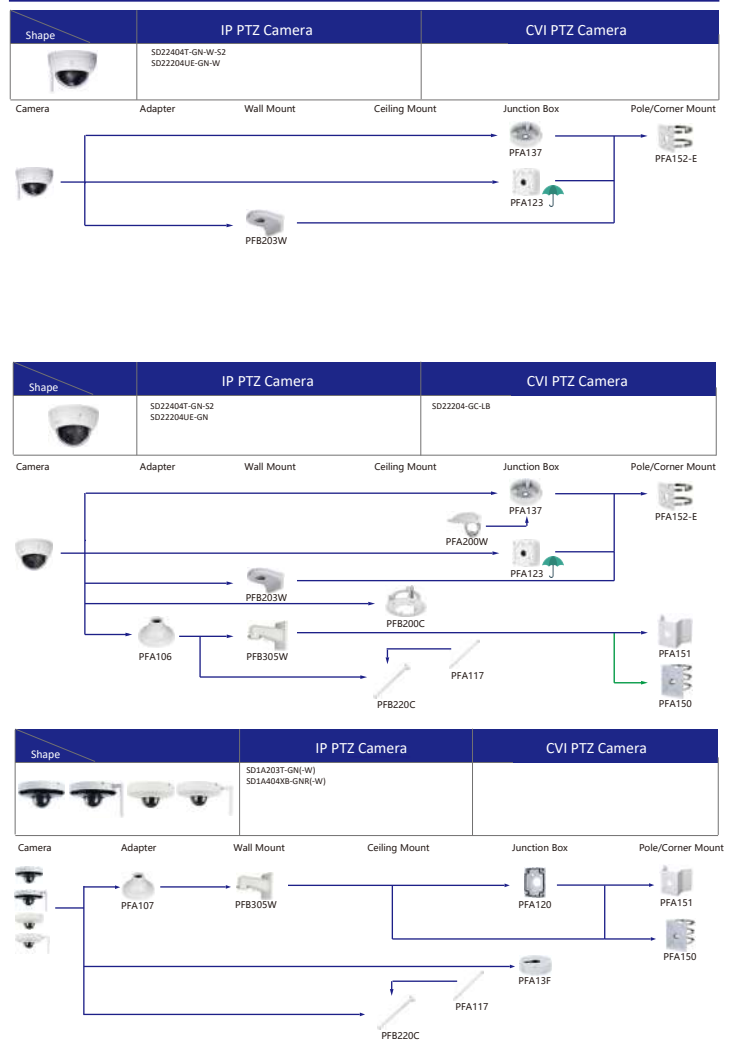

Shape	IP Camera	CVI Camera
	IPC-D2840/20-ZS IPC-D2820-L-ZS IPC-D2840/20 IPC-D2820-L	HAC-D1A21/A1-VF HAC-D3A51/A21-Z

Shape	IP Camera	CVI Camera
	IPC-D1840/20 IPC-D1820-L	HAC-D1A21/A1/51

Selection of IP&CVI Eyeball Camera

Selection of IP&CVI Eyeball Camera

Orange font-----Special accessories
 Green font-----Not recommended
 Red font-----Special installation
 Red box-----Included in package, no need order
 Umbrella icon-----IP66

Selection of IP&CVI Eyeball Camera

Selection of IP&CVI Eyeball Camera

Selection of PTZ Camera

Selection of PTZ Camera

Selection of PTZ Camera

Selection of PTZ Camera

Selection of Thermal Camera

Selection of Thermal Camera

Selection of Special Camera

Shape	Special Camera		Shape	Special Camera	
	IPC-HDBW8232E-Z-SL			SD60230U-HM-SL	
	IPC-HFW5221E-Z-IRA/IRA			IPC-HDPW5241/5442/5541G-Z IPC-HDPW5242G-Z-MF	
	PSDW82442M-A370-D440 PSDW81642M-A180-D440 PSDW81642M-A390 PSDW8842M-A180	PSDW81642M-A360 PSDW8842M-A180		PSDW56315-8360 PSDW52315-8120	
	IPC-HFW5100-IRA IPC-HFW5200-IRA			Parking Space Detector	
	SDTS4005-4F-WA SDTSX225-2F-WA-0600				