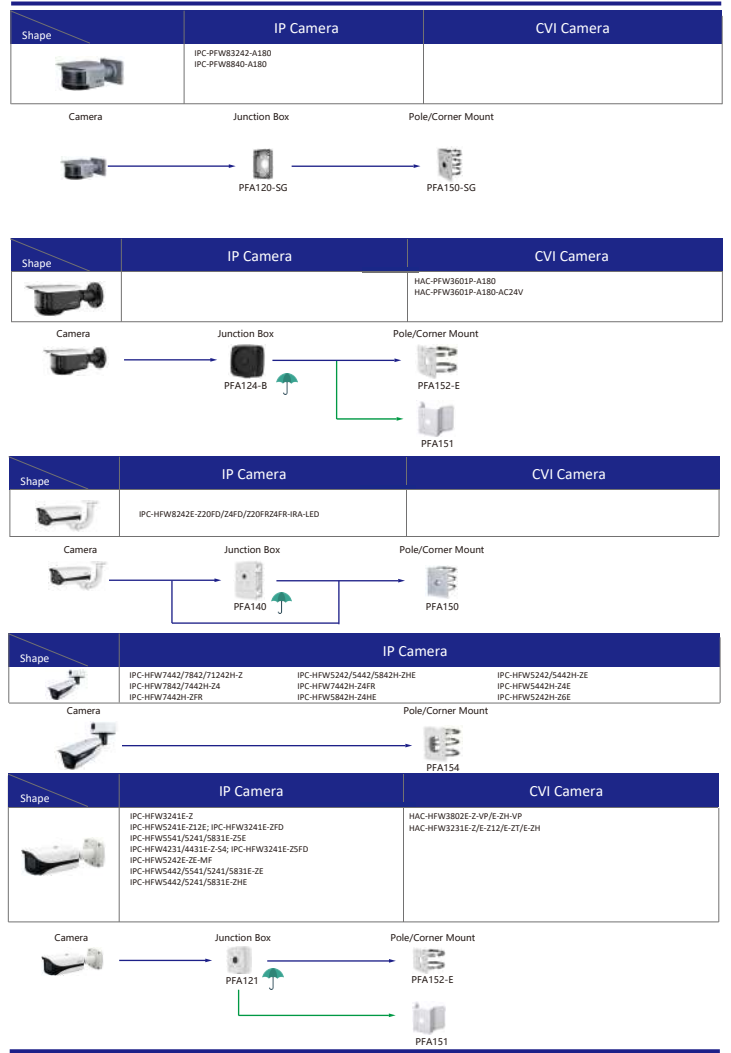

Camera Accessories Selection

Guide you how to install all the cameras

- Orange font ---- Special accessories
- Green font ---- Not recommended
- Red font ---- Special installation
- Red box ---- Included in package, no need order
- Umbrella icon ---- IP66

Selection of IP&CVI Box Camera

Selection of IP&CVI Bullet Camera

Selection of IP&CVI Bullet Camera

Selection of IP&CVI Bullet Camera

Selection of IP&CVI Dome Camera

Shape	IP Camera	CVI Camera
	IPC-HDBW3241E-Z IPC-HDBW5541/5241/5831E-ZSE IPC-HDBW5541/5442/5241/5831E-ZE IPC-HDBW5442/5241/5831E-ZHE IPC-HDBW4231/4431E-Z-5A IPC-HDBW5242E-ZE-MF IPC-HDBW7442/7842/71242H-Z IPC-HDBW7442/7842H-Z4 IPC-HDBW7442H-Z5FR IPC-HDBW7442H-Z4FR IPC-HDBW5842H-Z4HE	HAC-HDBW3802/3231E-Z HAC-HDBW3802/3231E-ZH HAC-HDBW3231Z-ZT

Shape	IP Camera	CVI Camera
	IPC-PDBW5831-8360-E4 IPC-PDBW82041-8360	

Selection of IP&CVI Dome Camera

Shape	IP Camera	CVI Camera
	IPC-PDBW840-A180	

Shape	IP Camera	CVI Camera
	IPC-HDBW4231/4431E-S-5A IPC-HDBW4231/4431E-AS-5A IPC-HDBW3241/3441/3541/3841E-AS IPC-HDBW2230/2431/2831E-S-5S IPC-HDBW1531/1431/1231/1230/1420/1320/1220/1120E IPC-HDBW3241/3441/3541/3841/1531/1431/1231/1230/1220/1120E-S IPC-HDBW1230E-L-S3	HAC-HDBW2501/2241/1801/1500/1400/1230/1200E