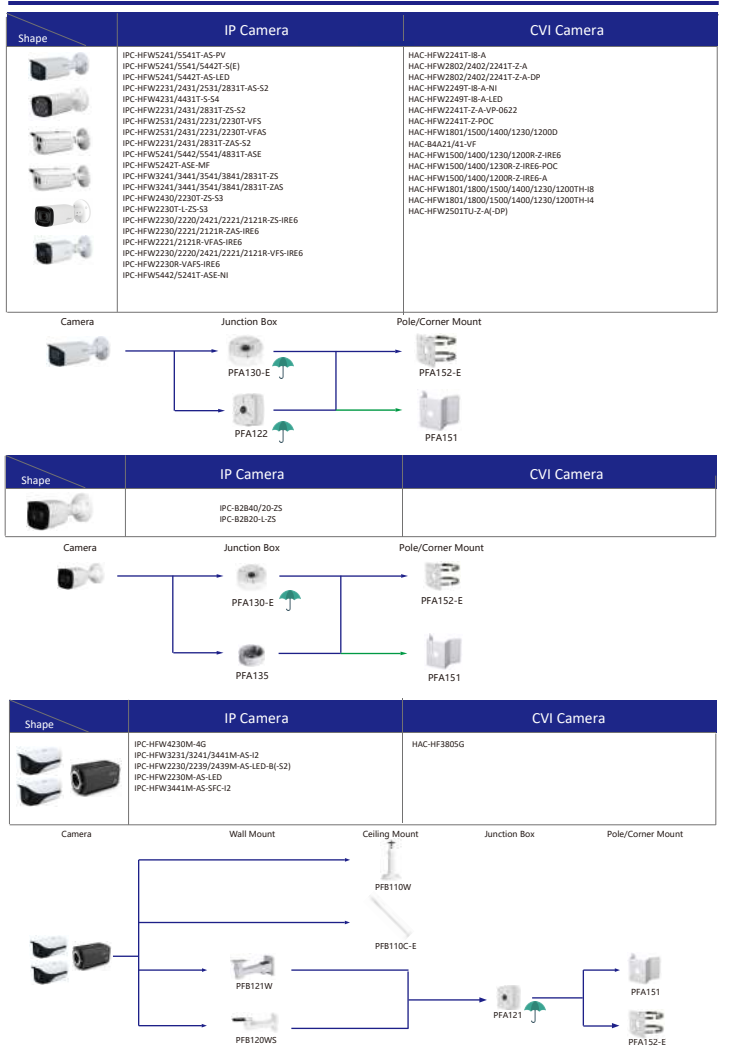

Camera Accessories Selection

Guide you how to install all the cameras

- Orange font ---- Special accessories
- Green font ---- Not recommended
- Red font ---- Special installation
- Red box ---- Included in package, no need order
- Umbrella icon ---- IP66

Selection of IP&CVI Box Camera

Selection of IP&CVI Bullet Camera

Selection of IP&CVI Bullet Camera

Selection of IP&CVI Bullet Camera

Selection of IP&CVI Dome Camera

Shape	IP Camera	CVI Camera
	IPC-HDBW3241E-Z IPC-HDBW5541/5241/5831E-ZSE IPC-HDBW5541/5442/5241/5831E-ZE IPC-HDBW5442/5241/5831E-ZHE IPC-HDBW4231/4431E-Z-5A IPC-HDBW5242E-ZE-MF IPC-HDBW7442/7842/71242H-Z IPC-HDBW7442/7842H-Z4 IPC-HDBW7442H-Z5FR IPC-HDBW7442H-Z4FR IPC-HDBW5842H-Z4HE	HAC-HDBW3802/3231E-Z HAC-HDBW3802/3231E-ZH HAC-HDBW3231Z-ZT

Shape	IP Camera	CVI Camera
	IPC-PDBW5831-8360-E4 IPC-PDBW82041-8360	

Selection of IP&CVI Dome Camera

Shape	IP Camera	CVI Camera
	IPC-PDBW840-A180	

Shape	IP Camera	CVI Camera
	IPC-HDBW4231/4431E-S-5A IPC-HDBW4231/4431E-AS-5A IPC-HDBW3241/3441/3541/3841E-AS IPC-HDBW2230/2431/2831E-S-5S IPC-HDBW1531/1431/1231/1230/1420/1320/1220/1120E IPC-HDBW3241/3441/3541/3841/1531/1431/1231/1230/1220/1120E-S IPC-HDBW1230E-L-S3	HAC-HDBW2501/2241/1801/1500/1400/1230/1200E

Shape	IP Camera	CVI Camera
	IPC-D2840/20-ZS IPC-D2820-L-ZS IPC-D2840/20 IPC-D2820-L	HAC-D1A21/A1-VF HAC-D3A51/A21-Z

Shape	IP Camera	CVI Camera
	IPC-D1840/20 IPC-D1820-L	HAC-D1A21/A1/51

Selection of IP&CVI Eyeball Camera