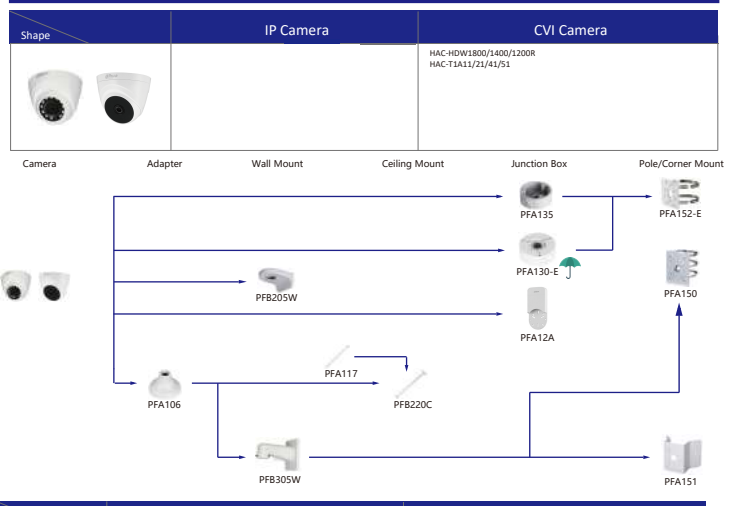

Selection of IP&CVI Eyeball Camera