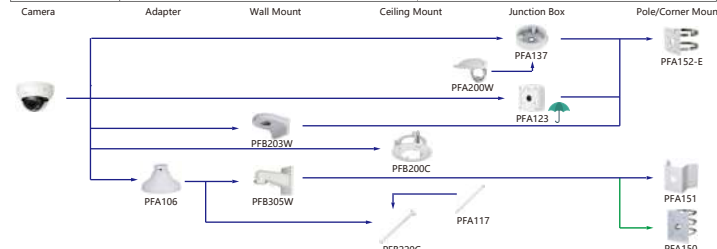

Shape	IP Camera	CVI Camera
	IPC-D2840/20-ZS IPC-D2820-L-ZS IPC-D2840/20 IPC-D2820-L	HAC-D1A21/A1-VF HAC-D3A51/A21-Z

Shape	IP Camera	CVI Camera
	IPC-D1840/20 IPC-D1820-L	HAC-D1A21/A1/51