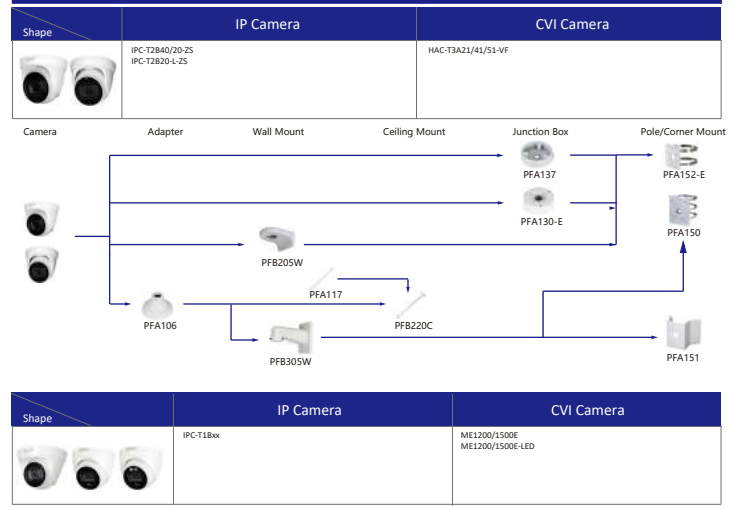

Selection of IP&CVI Eyeball Camera