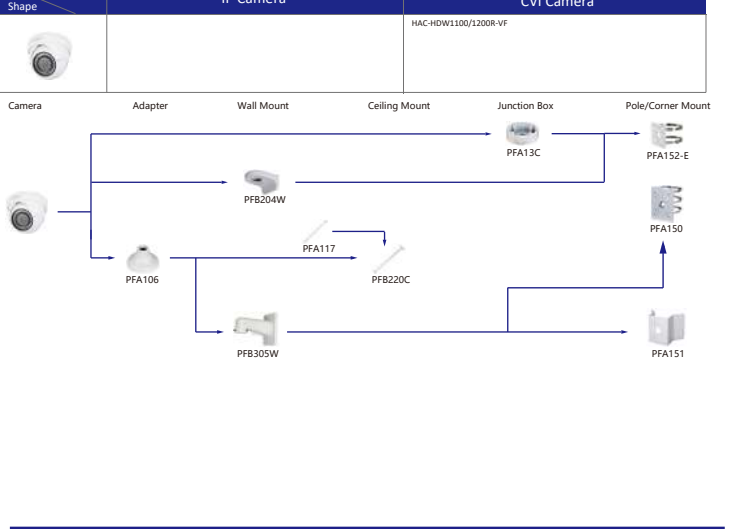

Selection of IP&CVI Eyeball Camera