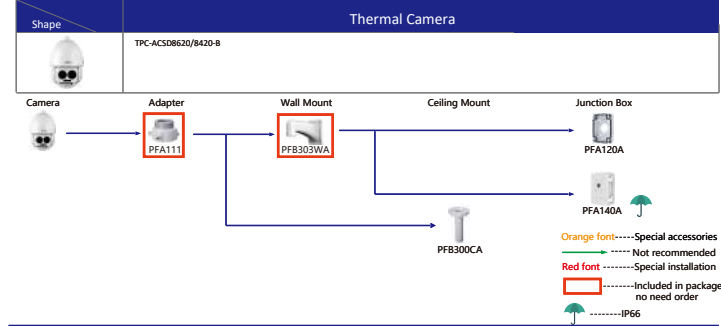

Selection of IP&CVI Eyeball Camera

Orange font-----Special accessories
 Green font-----Not recommended
 Red font-----Special installation
 Red box-----Included in package, no need order
 Umbrella icon-----IP66

Selection of IP&CVI Eyeball Camera

Selection of IP&CVI Eyeball Camera

Selection of PTZ Camera

Selection of PTZ Camera

Selection of PTZ Camera

Selection of PTZ Camera

Selection of Thermal Camera

Selection of Thermal Camera

Selection of Special Camera

Shape	Special Camera		Shape	Special Camera	
	IPC-HDBW8232E-Z-SL			SD60230U-HM-SL	
	IPC-HFW5221E-Z-IRA/IRA			IPC-HDPW5241/5442/5541G-Z IPC-HDPW5242G-Z-MF	
	PSDW82442M-A370-D440 PSDW81642M-A180-D440 PSDW81642M-A390 PSDW8842M-A180	PSDW81642M-A360 PSDW8842M-A180		PSDW56315-8360 PSDW52315-8120	
	IPC-HFW5100-IRA IPC-HFW5200-IRA			Parking Space Detector	
	SDTS4005-4F-WA SDTSX225-2F-WA-0600				