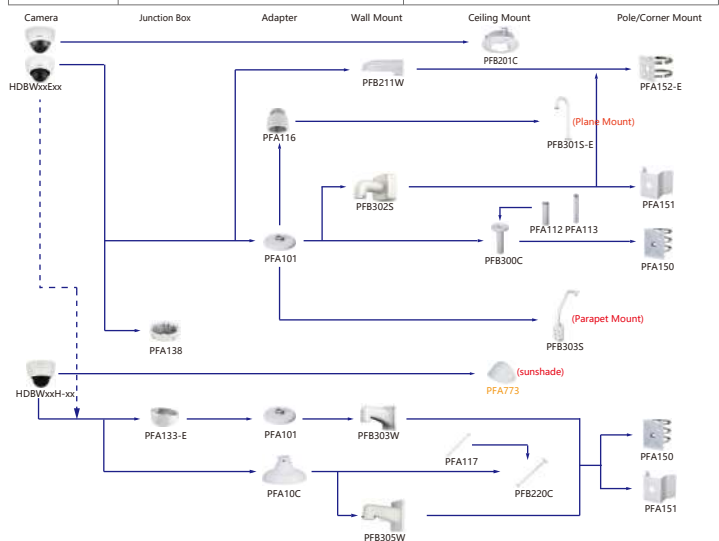

Selection of IP&CVI Box Camera

Selection of IP&CVI Bullet Camera

Selection of IP&CVI Bullet Camera

Selection of IP&CVI Bullet Camera

Selection of IP&CVI Dome Camera

Shape	IP Camera	CVI Camera
	IPC-HDBW3241E-Z IPC-HDBW5541/5241/5831E-ZSE IPC-HDBW5541/5442/5241/5831E-ZE IPC-HDBW5442/5241/5831E-ZHE IPC-HDBW4231/4431E-Z-5A IPC-HDBW5242E-ZE-MF IPC-HDBW7442/7842/71242H-Z IPC-HDBW7442/7842H-Z4 IPC-HDBW7442H-Z5FR IPC-HDBW7442H-Z4FR IPC-HDBW5842H-Z4HE	HAC-HDBW3802/3231E-Z HAC-HDBW3802/3231E-ZH HAC-HDBW3231Z-ZT

Shape	IP Camera	CVI Camera
	IPC-PDBW5831-8360-E4 IPC-PDBW82041-8360	

Selection of IP&CVI Dome Camera

Shape	IP Camera	CVI Camera
	IPC-PDBW840-A180	

Shape	IP Camera	CVI Camera
	IPC-HDBW4231/4431E-S-5A IPC-HDBW4231/4431E-AS-5A IPC-HDBW3241/3441/3541/3841E-AS IPC-HDBW2230/2431/2831E-S-5S IPC-HDBW1531/1431/1231/1230/1420/1320/1220/1120E IPC-HDBW3241/3441/3541/3841/1531/1431/1231/1230/1220/1120E-S IPC-HDBW1230E-L-S3	HAC-HDBW2501/2241/1801/1500/1400/1230/1200E