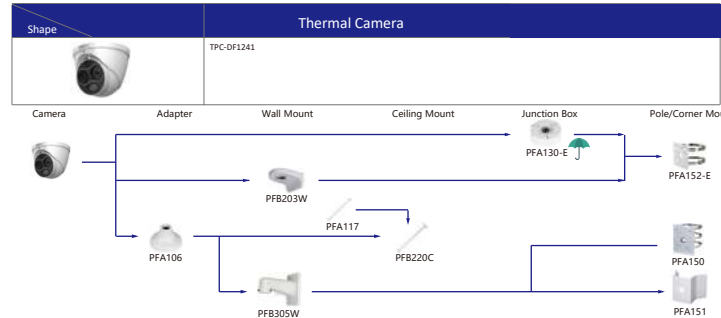

Selection of IP&CVI Eyeball Camera

Selection of IP&CVI Eyeball Camera

Selection of PTZ Camera

Selection of PTZ Camera

Selection of PTZ Camera

Selection of PTZ Camera

Selection of Thermal Camera

Selection of Thermal Camera

Selection of Special Camera

Shape	Special Camera		Shape	Special Camera	
	IPC-HDBW8232E-Z-SL			SD60230U-HM-SL	
	IPC-HFW5221E-Z-IRA/IRA			IPC-HDPW5241/5442/5541G-Z IPC-HDPW5242G-Z-MF	
	PSDW82442M-A370-D440 PSDW81642M-A180-D440 PSDW81642M-A390 PSDW8842M-A180	PSDW81642M-A360 PSDW8842M-A180		PSDW56315-8360 PSDW52315-8120	
	IPC-HFW5100-IRA IPC-HFW5200-IRA			Parking Space Detector	
	SDTS4005-4F-WA SDTSX225-2F-WA-0600				